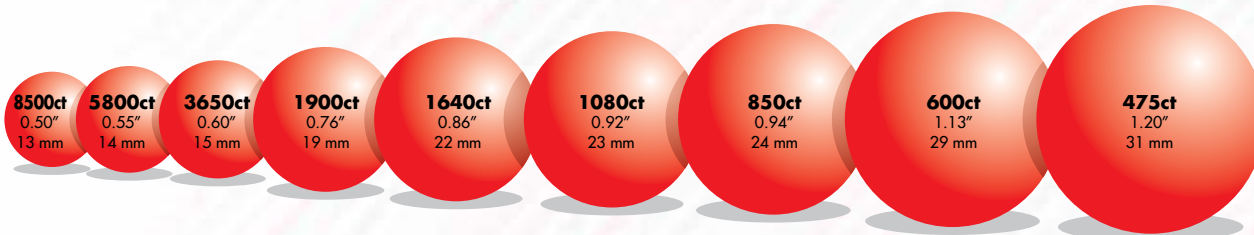

9900 ct.
Item #2095
Ship Wt. 26.00 lbs

Assorted Fruit Sizes 8 Flavors

Count	Item	Ship Weight
475 ct.	#91005	18.90 lbs
600 ct.	#91006	20.20 lbs
850 ct.	#91008	17.24 lbs
1080 ct.	#91010	17.67 lbs
1640 ct.	#1017	22.00 lbs
1900 ct.	#1018	18.22 lbs
3650 ct.	#1036	19.00 lbs
4300 ct.	#1043	22.20 lbs
5800 ct.	#91058	23.30 lbs
8500 ct.	#1085	23.82 lbs